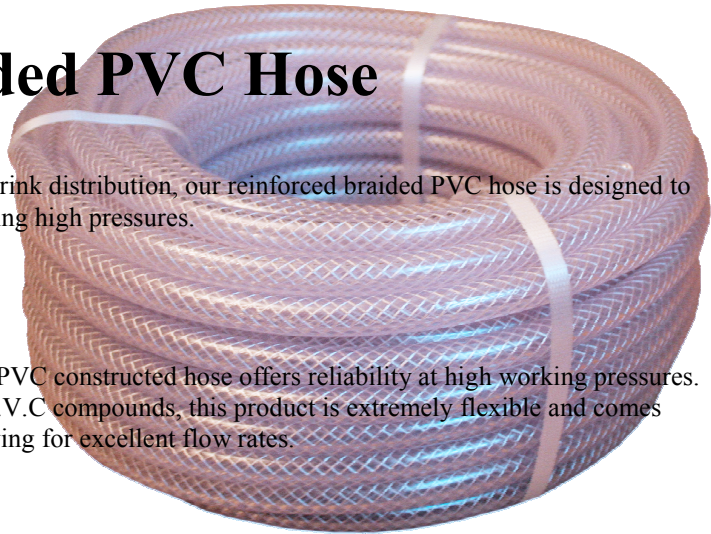

### Reinforced / Braided PVC Hose

Chemical resistant and suitable for food and drink distribution, our reinforced braided PVC hose is designed to be low maintenance and capable of withstanding high pressures.

#### Flexible & Durable

Reinforced with polyester yarn, our three ply PVC constructed hose offers reliability at high working pressures. Manufactured from top quality crystal clear P.V.C compounds, this product is extremely flexible and comes coupled with a glass finish internal bore allowing for excellent flow rates.

#### Chemical Resistant

Resistant to a wide range of chemicals our reinforced, branded PVC hose is specifically designed to transport pressurised liquids, chemicals and gases, such as reducing agents, diluted acids and alkalis.

#### Coil Lengths & Colours

All our tube sizes are available in various colours, with a standard length of 30 metres. Alternative coil lengths

Part No.	ID Nominal	ID	OD	Working Pressure	Burst Pressure
APR <sup>3</sup> / <sub>8</sub>	3mm	1/8"	8mm	325 P.S.I	1300 P.S.I
APR <sup>4</sup> / <sub>10</sub>	4mm	5/32"	10mm	330 P.S.I	1350 P.S.I
APR <sup>5</sup> / <sub>10</sub>	5mm	3/16"	10mm	250 P.S.I	1320 P.S.I
APR <sup>6</sup> / <sub>12</sub>	6.3mm	1/4"	11.5mm	250 P.S.I	1000 P.S.I
APR <sup>8</sup> / <sub>14</sub>	8mm	5/16"	13.5mm	190 P.S.I	760 P.S.I
APR <sup>9</sup> / <sub>15</sub>	9.5mm	3/8"	15.5mm	180 P.S.I	720 P.S.I
APR <sup>12</sup> / <sub>19</sub>	12.5mm	1/2"	18.5mm	150 P.S.I	600 P.S.I
APR <sup>16</sup> / <sub>23</sub>	16mm	5/8"	23mm	120 P.S.I	480 P.S.I
APR <sup>19</sup> / <sub>26</sub>	19mm	3/4"	26mm	100 P.S.I	400 P.S.I
APR <sup>22</sup> / <sub>30</sub>	22mm	7/8"	30mm	90 P.S.I	360 P.S.I
APR <sup>25</sup> / <sub>33</sub>	25mm	1/2"	33mm	80 P.S.I	320 P.S.I
APR <sup>32</sup> / <sub>42</sub>	32mm	1 1/4"	42mm	75 P.S.I	300 P.S.I
APR <sup>38</sup> / <sub>48</sub>	38mm	1 1/2"	48mm	50 P.S.I	200 P.S.I
APR <sup>50</sup> / <sub>63</sub>	50mm	2"	63mm	40 P.S.I	160 P.S.I